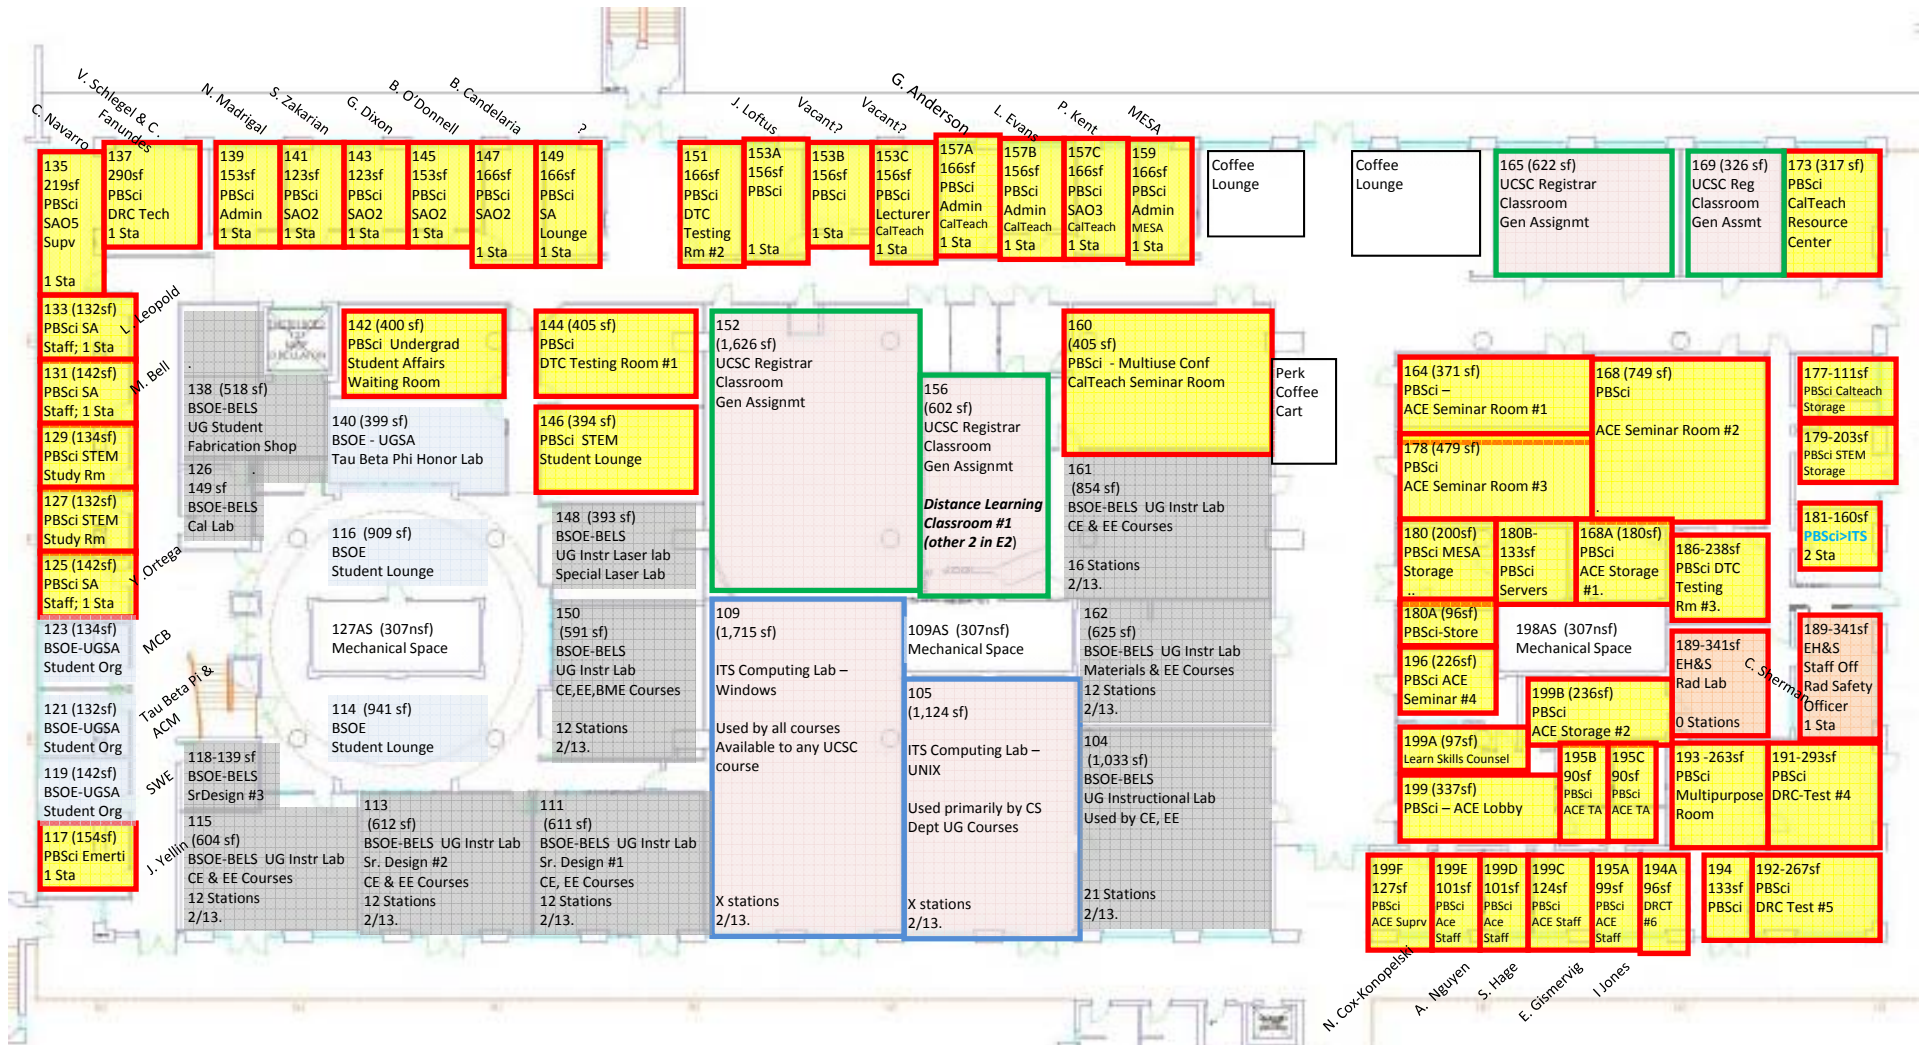

LEGEND		
Non-BSOE Space	BSOE Space	Space Loaned
Building Mechanical & Infrastructure - non assignable	BSOE General Engineering	PBSci - Loaned to Another Division
Physical & Biological Science Division - General Use	Electrical Engineering Dept	CP/EVC to BSOE General Engineering
UCSC Business & Admin Services (Post Office, Mail)		

11/3/2014

Jack Baskin Engineering Bldg

Floor 0 (basement)

LEGEND		
Non-BSOE Space	BSOE Space	Space Loaned
Building Mechanical & Infrastructure – non assignable	BSOE General Engineering	
Physical & Biological Science Division – General Use	BSOE Undergrad Student Affairs	
UCSC Registrar Classroom		
ITS Instructional Computing Lab		
Environmental Health & Safety		

11/3/2014

Jack Baskin Engineering Bldg

Floor 1 (Ground)

LEGEND

Non-BSOE Space	BSOE Space	Space Loaned
Building Mechanical & Infrastructure - non assignable	BSOE General Engineering	BSOE Loan to TM Dept
	BSOE Undergrad Student Affairs	EE Dept to BME Dept
	Elec Engineering Dept	EE Dept to CS Dept
	BME Dept	

11/3/2014

Jack Baskin Engineering Bldg

Floor 2

LEGEND	
Non-BSOE Space	BSOE Space
Building Mechanical & Infrastructure – non assignable	BSOE General Engineering
UCSC Registrar General Assignment Classroom	BSOE Undergrad Student Affairs
Physical & Biological Science Division – General Use	Elec Engineering Dept
	BME Dept
	AMS Dept
	Computer Science Dept
	Space Loaned
	ITS Computing, BSOE Support
	Office of Sponsored Projects, BSOE Support
	University Relations, BSOE Support