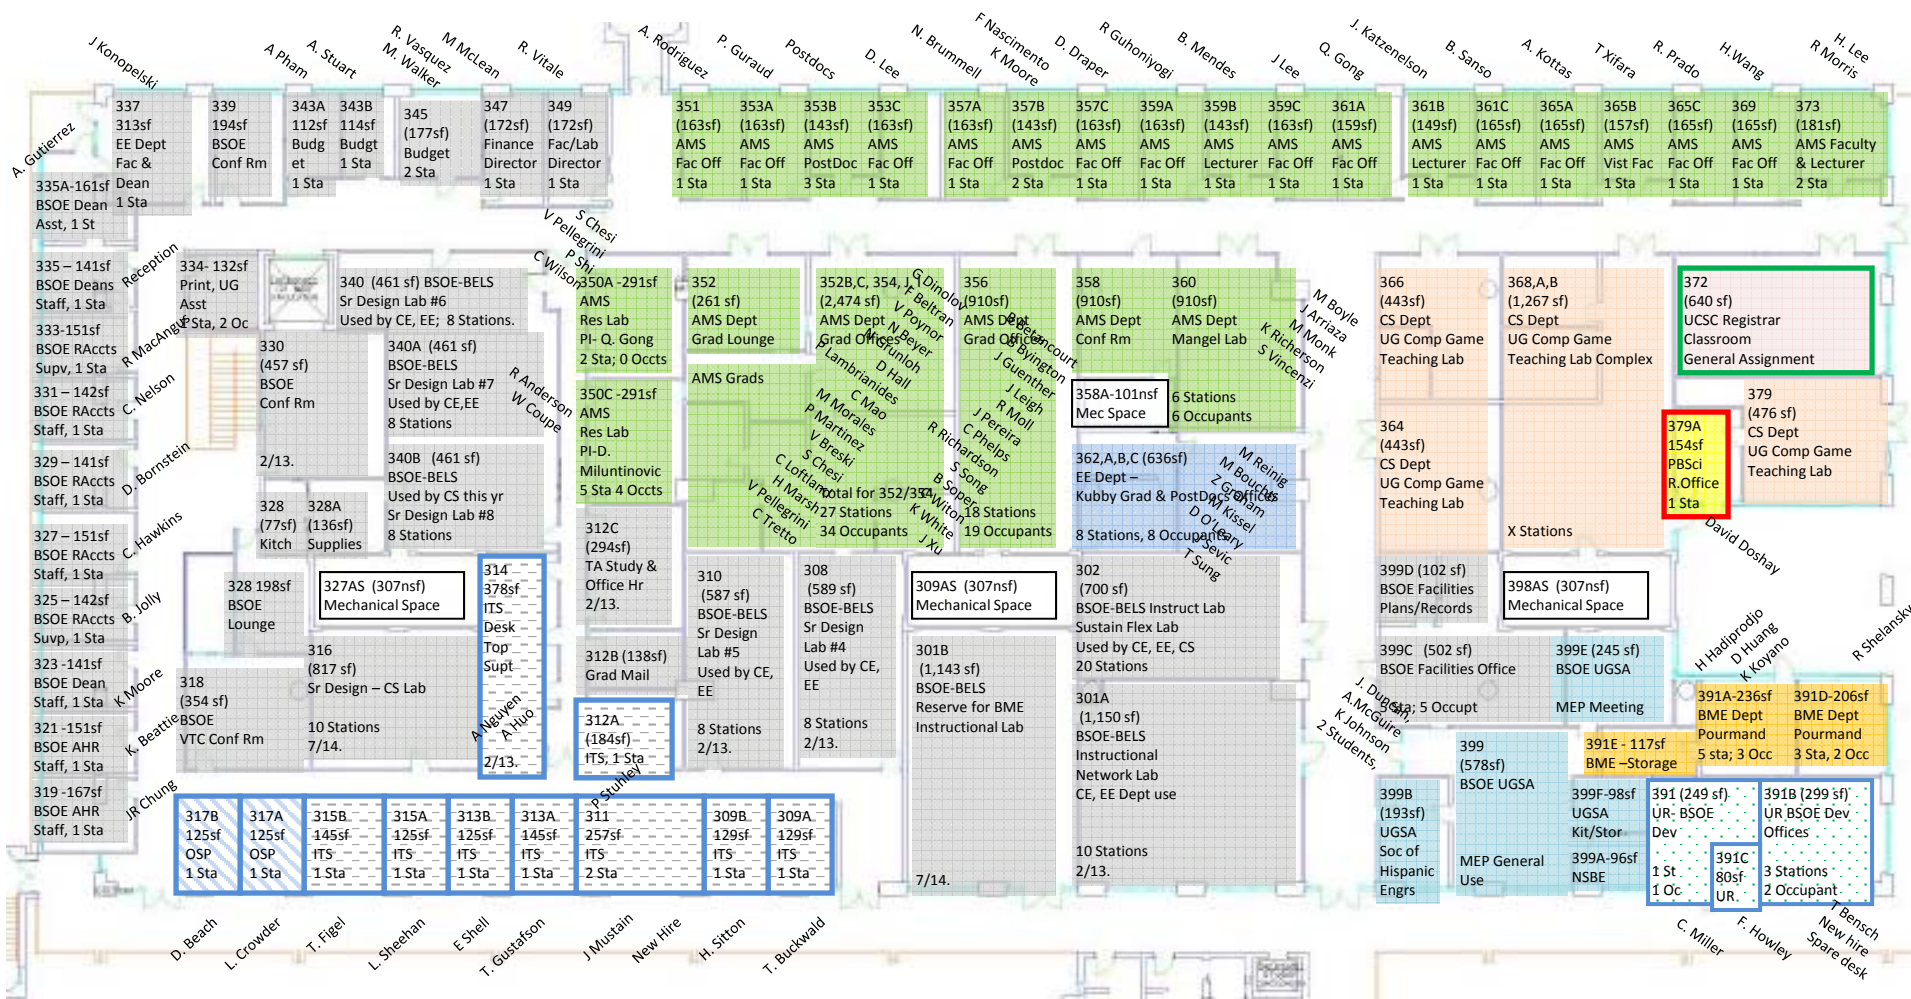

11/3/2014

Jack Baskin Engineering Bldg

Floor 0 (basement)

LEGEND		
Non-BSOE Space	BSOE Space	Space Loaned
Building Mechanical & Infrastructure – non assignable	BSOE General Engineering	
Physical & Biological Science Division – General Use	BSOE Undergrad Student Affairs	
UCSC Registrar Classroom		
ITS Instructional Computing Lab		
Environmental Health & Safety		

11/3/2014

Jack Baskin Engineering Bldg

Floor 1 (Ground)

LEGEND

Non-BSOE Space	BSOE Space	Space Loaned
Building Mechanical & Infrastructure - non assignable	BSOE General Engineering	BSOE Loan to TM Dept
	BSOE Undergrad Student Affairs	EE Dept to BME Dept
	Elec Engineering Dept	EE Dept to CS Dept
	BME Dept	

11/3/2014

Jack Baskin Engineering Bldg

Floor 2

LEGEND	
Non-BSOE Space	BSOE Space
Building Mechanical & Infrastructure – non assignable	BSOE General Engineering
UCSC Registrar General Assignment Classroom	BSOE Undergrad Student Affairs
Physical & Biological Science Division – General Use	Elec Engineering Dept
	BME Dept
	AMS Dept
	Computer Science Dept
	Space Loaned
	ITS Computing, BSOE Support
	Office of Sponsored Projects, BSOE Support
	University Relations, BSOE Support