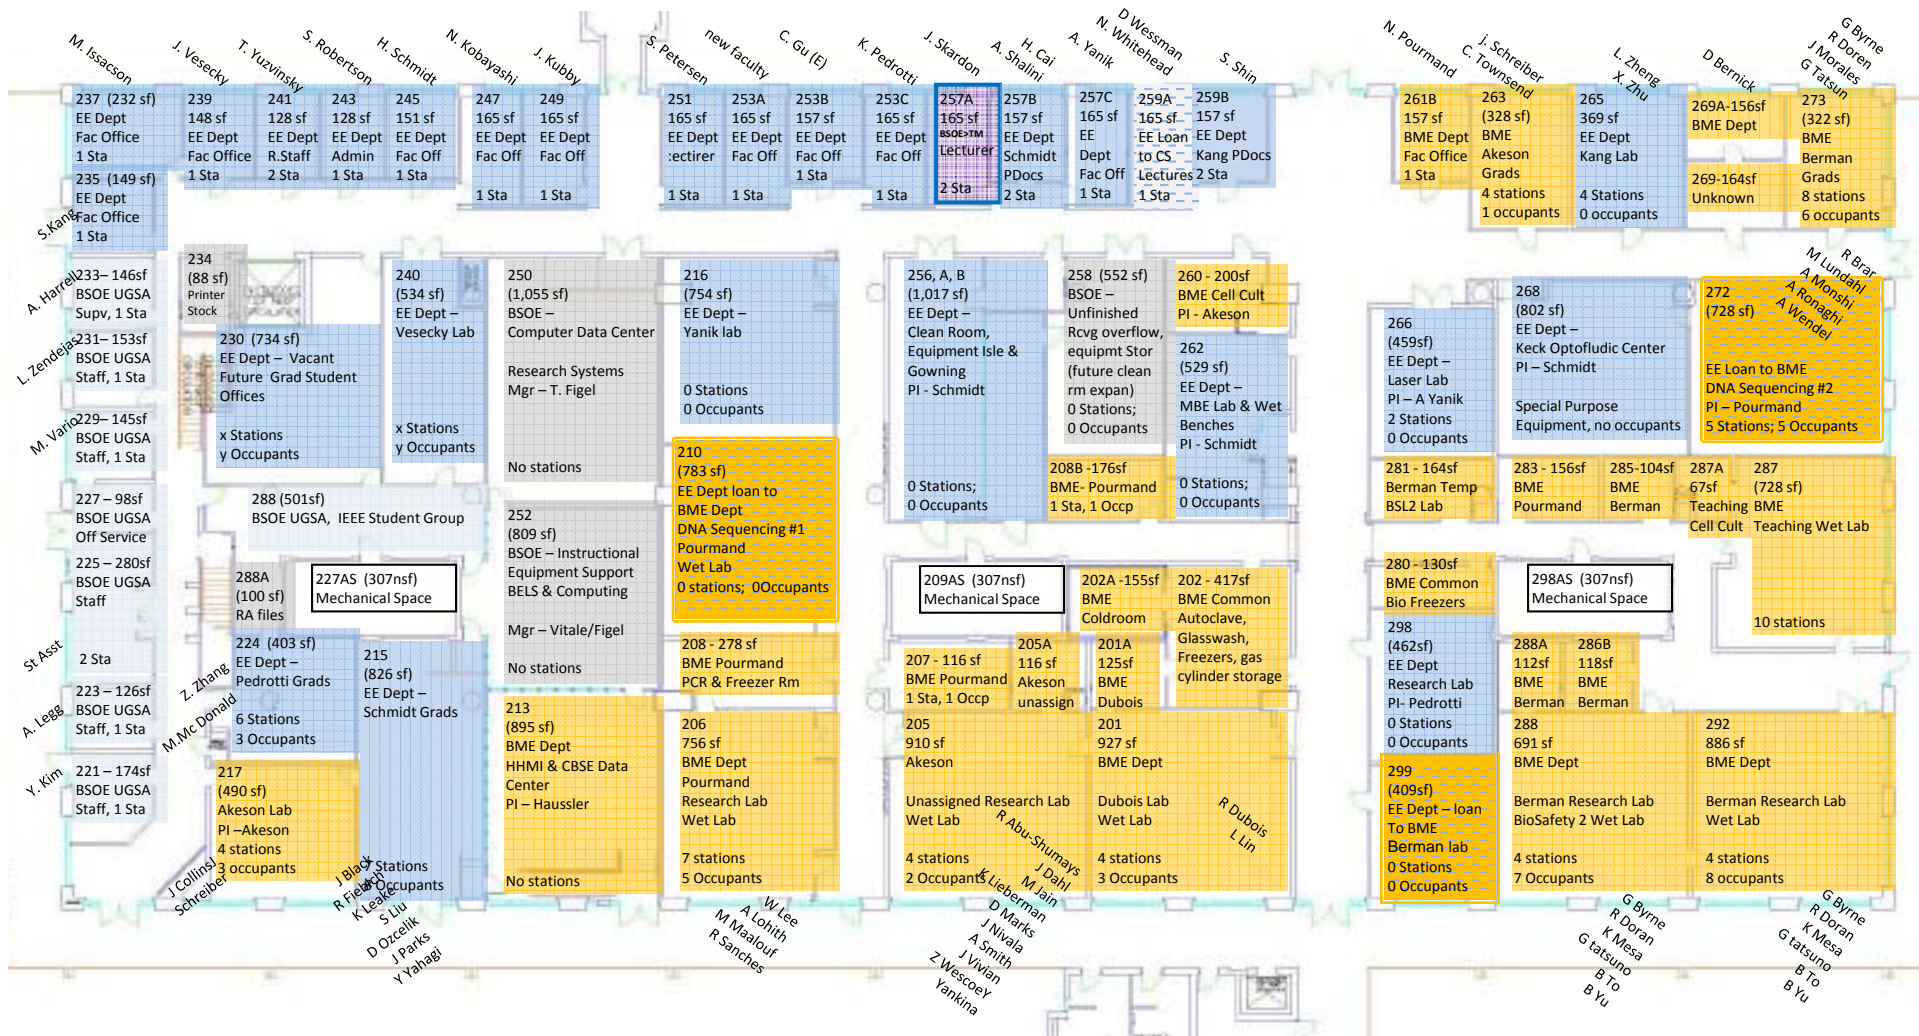

LEGEND		
Non-BSOE Space	BSOE Space	Space Loaned
Building Mechanical & Infrastructure - non assignable	BSOE General Engineering	PBSci - Loaned to Another Division
Physical & Biological Science Division - General Use	Electrical Engineering Dept	CP/EVC to BSOE General Engineering
UCSC Business & Admin Services (Post Office, Mail)		

11/3/2014

Jack Baskin Engineering Bldg

Floor 0 (basement)

LEGEND		
Non-BSOE Space	BSOE Space	Space Loaned
Building Mechanical & Infrastructure – non assignable	BSOE General Engineering	
Physical & Biological Science Division – General Use	BSOE Undergrad Student Affairs	
UCSC Registrar Classroom		
ITS Instructional Computing Lab		
Environmental Health & Safety		

11/3/2014

Jack Baskin Engineering Bldg

Floor 1 (Ground)

LEGEND

Non-BSOE Space	BSOE Space	Space Loaned
Building Mechanical & Infrastructure - non assignable	BSOE General Engineering	BSOE Loan to TM Dept
	BSOE Undergrad Student Affairs	EE Dept to BME Dept
	Elec Engineering Dept	EE Dept to CS Dept
	BME Dept	

11/3/2014

Jack Baskin Engineering Bldg

Floor 2

LEGEND	
Non-BSOE Space	BSOE Space
Building Mechanical & Infrastructure – non assignable	BSOE General Engineering
UCSC Registrar General Assignment Classroom	BSOE Undergrad Student Affairs
Physical & Biological Science Division – General Use	Elec Engineering Dept
	BME Dept
	AMS Dept
	Computer Science Dept
	Space Loaned
	ITS Computing, BSOE Support
	Office of Sponsored Projects, BSOE Support
	University Relations, BSOE Support