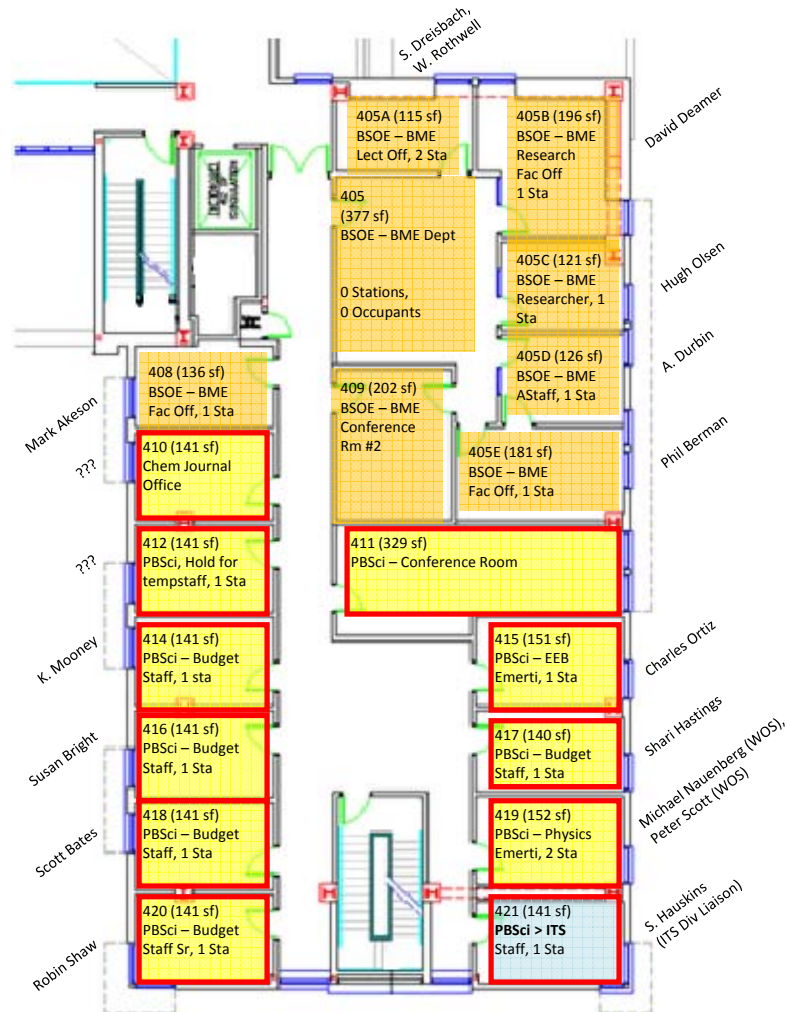

LEGEND	
Non-BSOE Space	BSOE Space
Building Mechanical & Infrastructure - non assignable	BSOE General Engineering
Physical & Biological Science Division - General Use	BME Dept
PBSci loan to EH&S	

11/17/2014

Physical Sciences Bldg (PSB)

2nd Floor South Wing

LEGEND	
Non-BSOE Space	BSOE Space
Building Mechanical & Infrastructure – non assignable	BSOE General Engineering
Physical & Biological Science Division – General Use	BME Dept
PBSci loan to EH&S	QB3 - CGHub