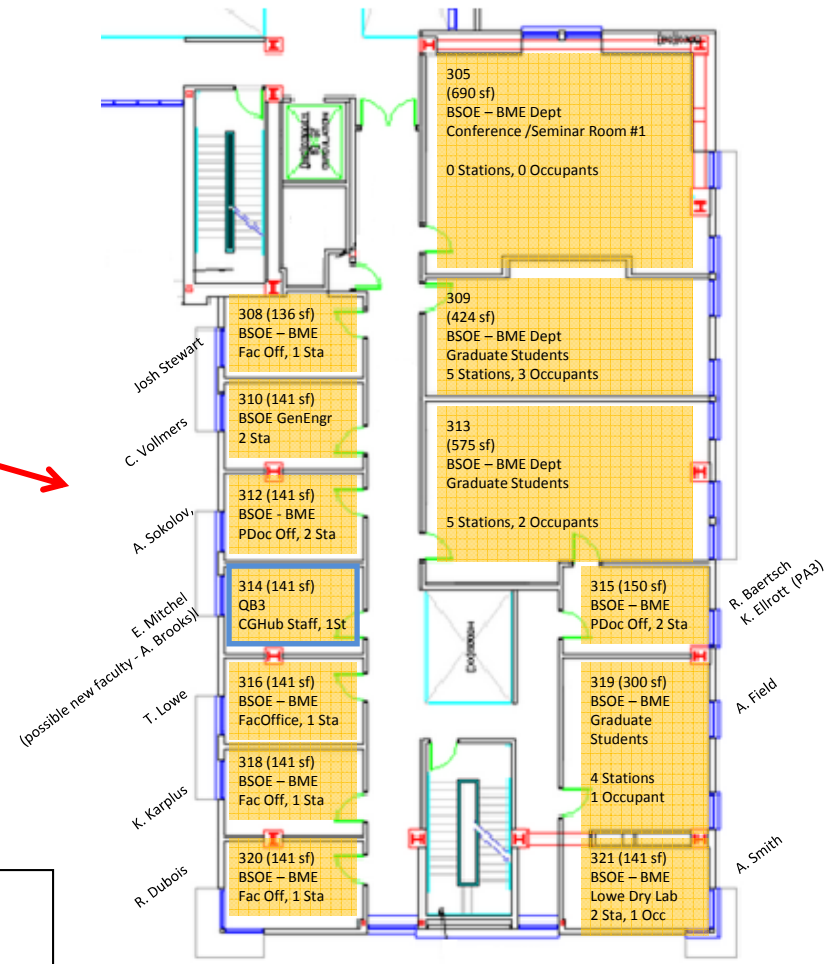

LEGEND	
Non-BSOE Space	BSOE Space
Building Mechanical & Infrastructure - non assignable	BSOE General Engineering
Physical & Biological Science Division - General Use	BME Dept
PBSci loan to EH&S	

11/17/2014

Physical Sciences Bldg (PSB)

2nd Floor South Wing

LEGEND	
Non-BSOE Space	BSOE Space
Building Mechanical & Infrastructure – non assignable	BSOE General Engineering
Physical & Biological Science Division – General Use	BME Dept
PBSci loan to EH&S	QB3 - CGHub